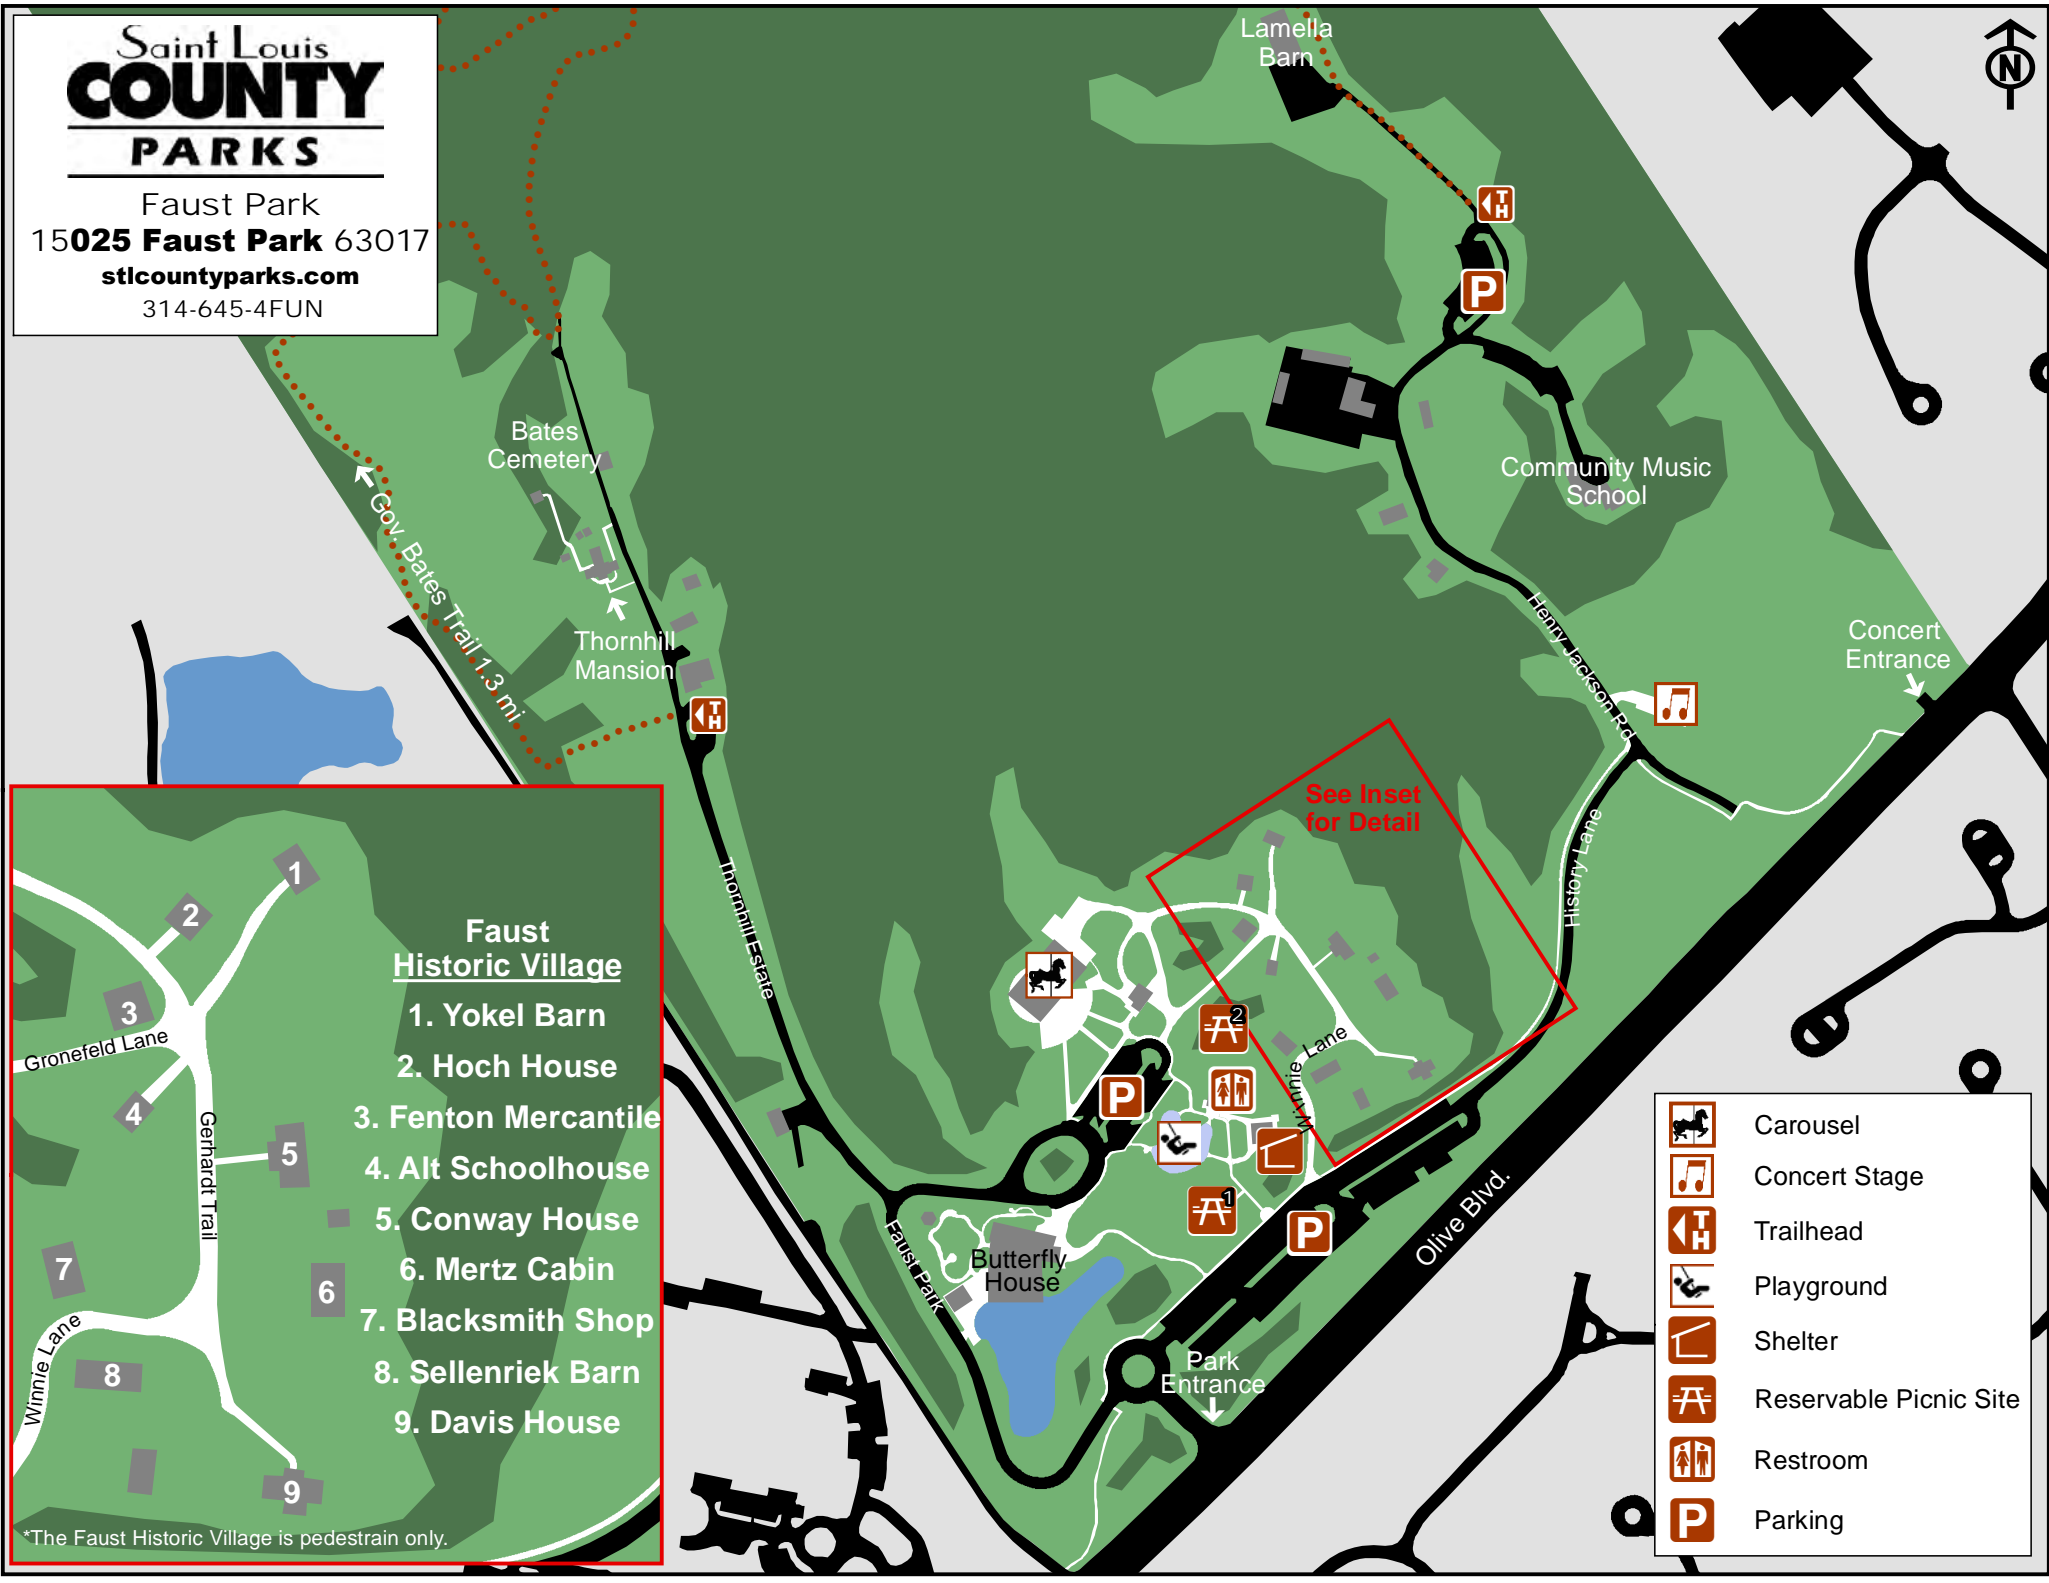

Saint Louis COUNTY PARKS

Faust Park
 15025 Faust Park 63017
 stcountyparks.com
 314-645-4FUN

Faust Historic Village

1. Yokel Barn
2. Hoch House
3. Fenton Mercantile
4. Alt Schoolhouse
5. Conway House
6. Mertz Cabin
7. Blacksmith Shop
8. Sellenriek Barn
9. Davis House

*The Faust Historic Village is pedestrian only.

- Carousel
- Concert Stage
- Trailhead
- Playground
- Shelter
- Reservable Picnic Site
- Restroom
- Parking