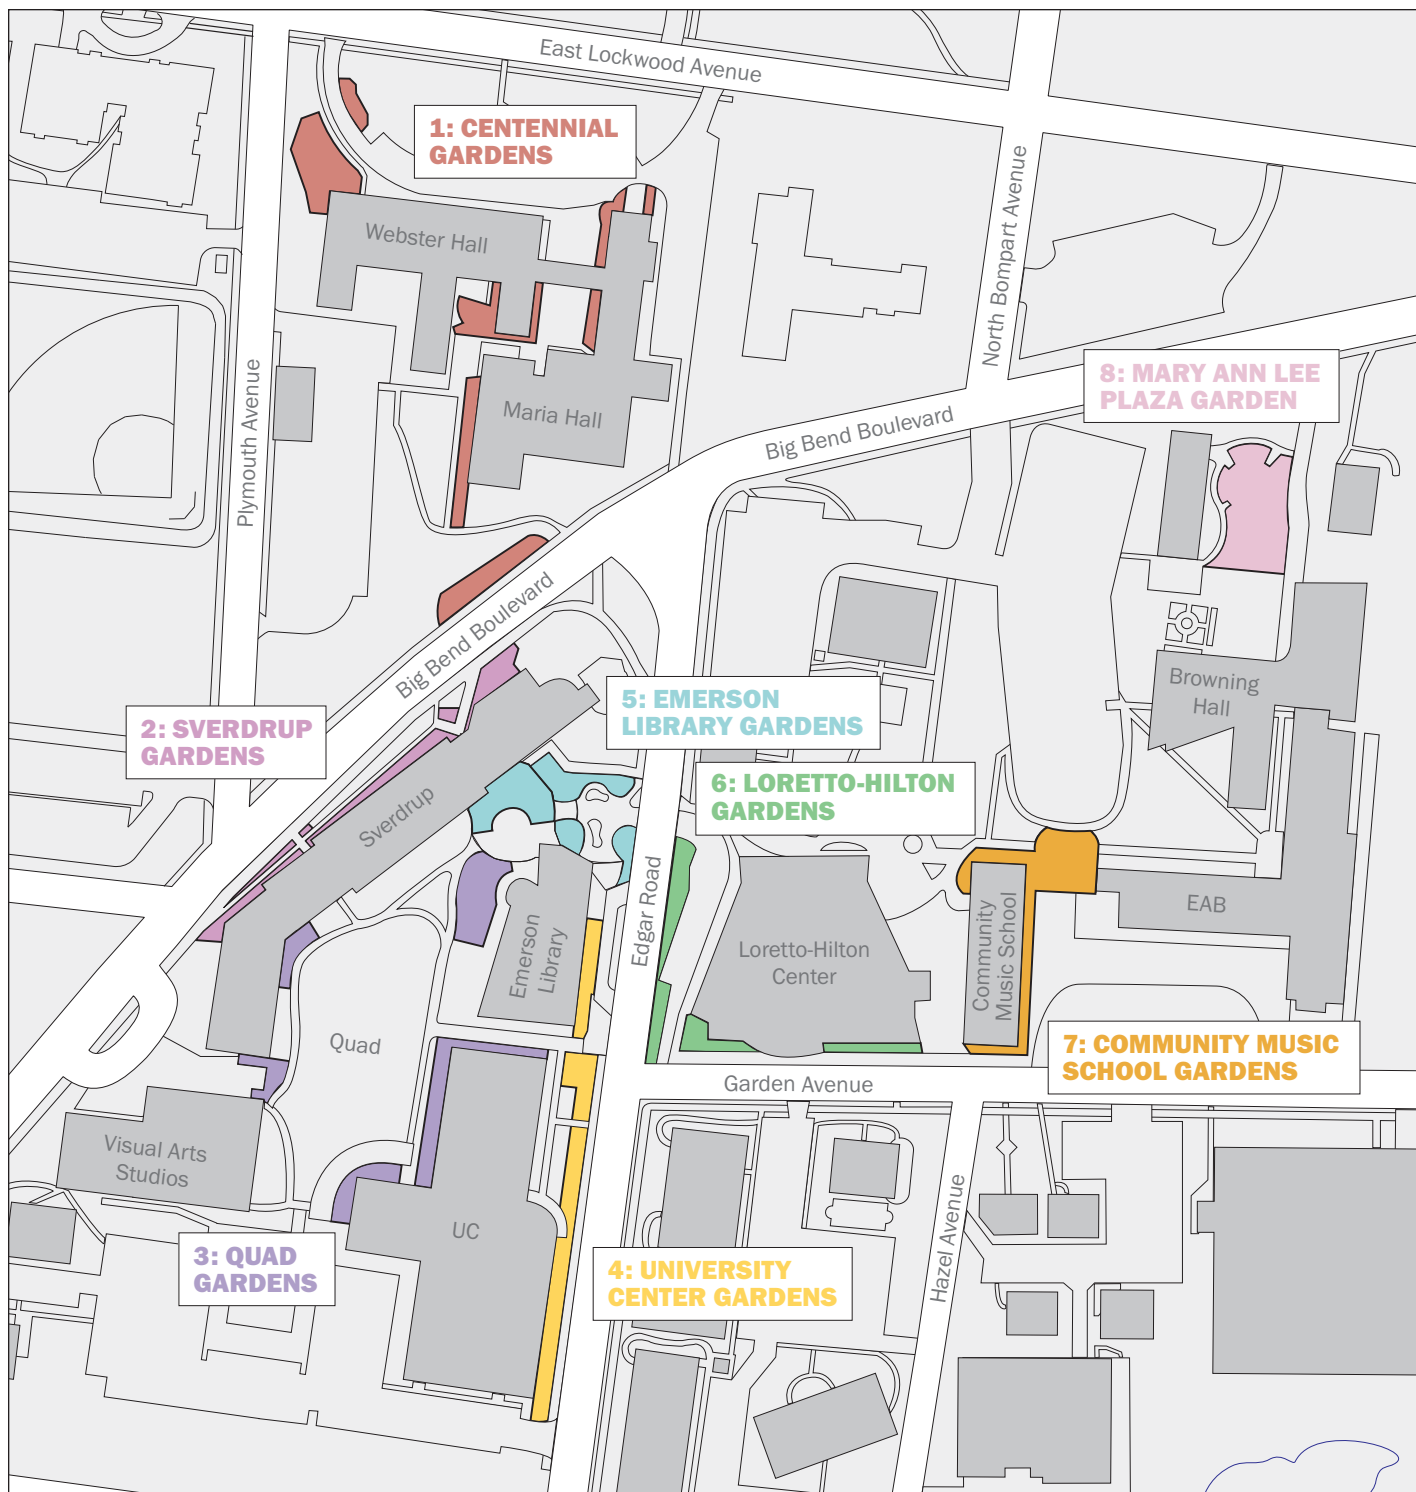

Gorlok Gardens

Planting for the Future

Let's talk more about the Gorlok Gardens sponsorship opportunity.

webster.edu/giving

Stacey Hutchens

T: (314) 246-4219

E: staceyhutchens@webster.edu

Webster University

470 East Lockwood Avenue
St. Louis, Missouri 63119