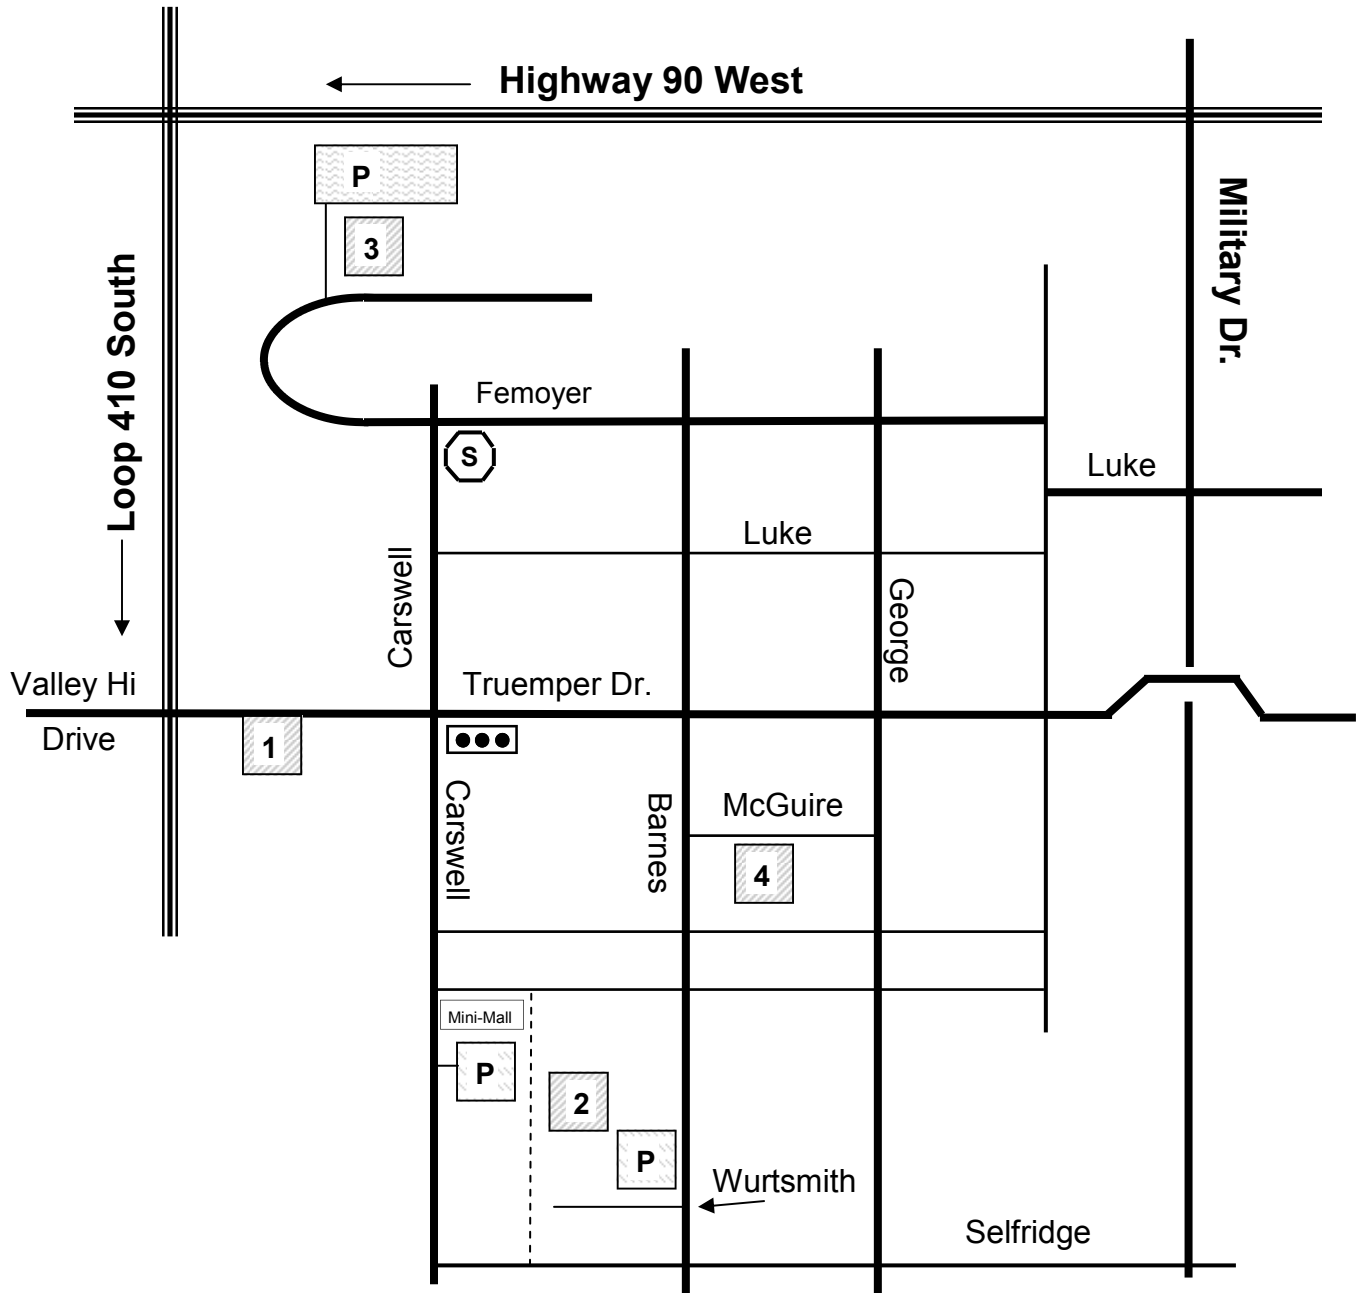

Webster University At Lackland AFB

- Directions To Classrooms**
- Enter the base through the Airmen's Gate on Valley Hi Dr. off of Loop 410.
 - Turn left at the traffic light onto Carswell.
 - Turn left at the 4-way Stop onto Femoyer.
 - The classrooms are in Bldg. 10904 which will be on your left as you come around the curve.

- Legend**
1. Airmen's Gate Visitor's Center
 2. Bldg. 5725 - Webster Office
 3. Bldg. 10904 - Logistics Training Center
 4. Bldg. 5301- Computer lab
 - P. Parking