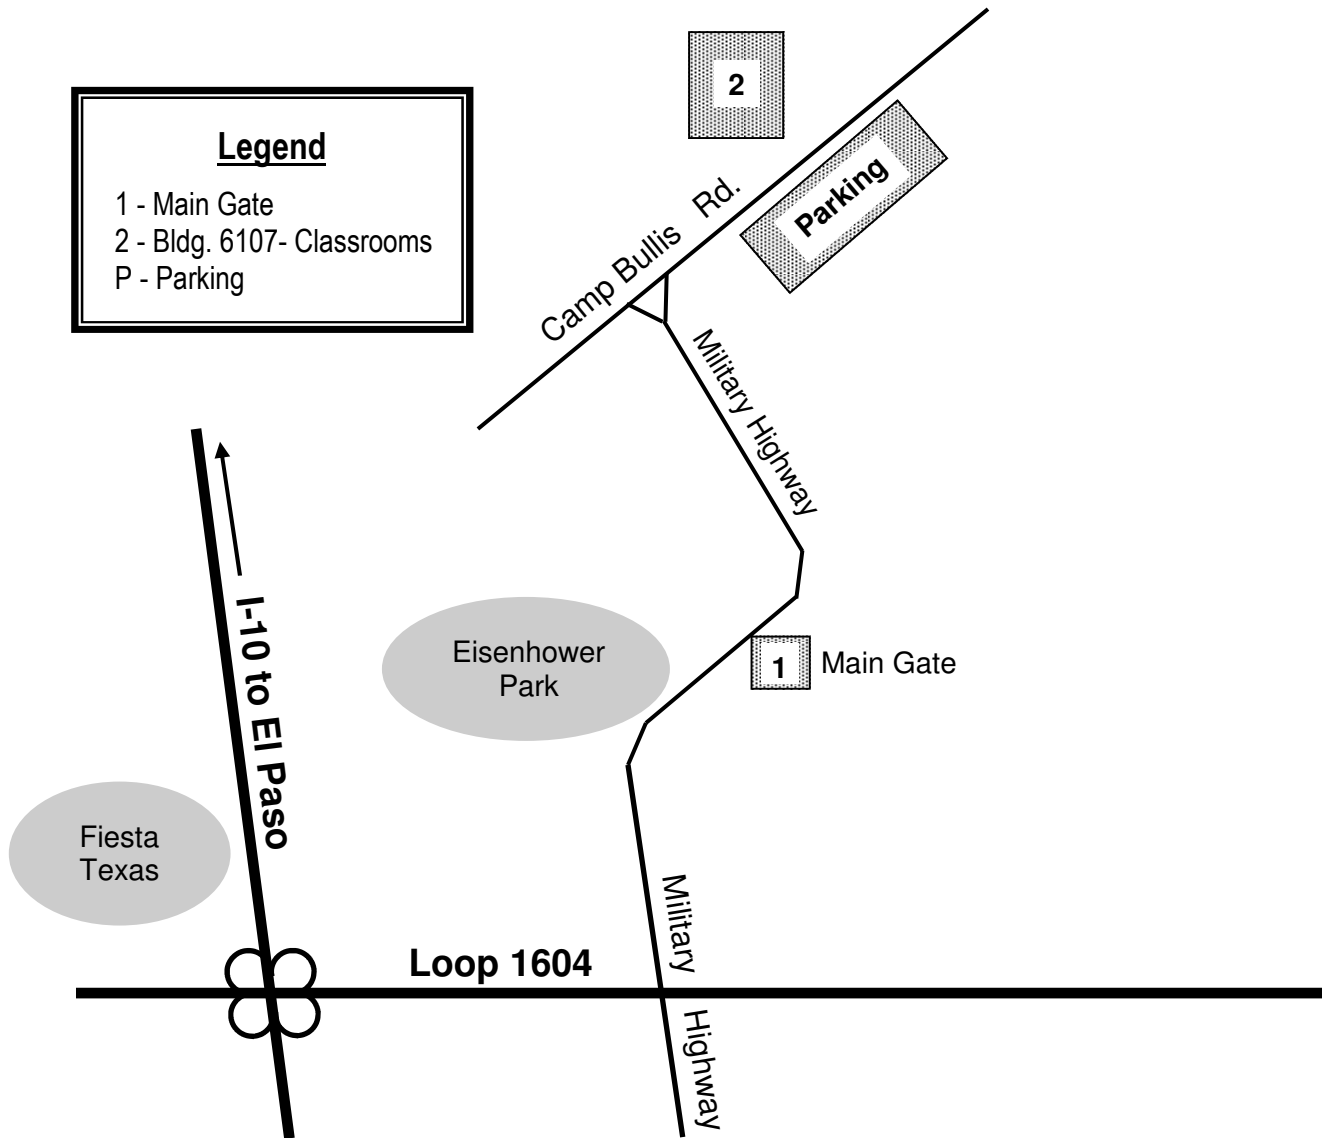

Webster University At Camp Bullis

Directions

- **Camp Bullis is located in far Northwest San Antonio.**
- From Downtown San Antonio take I-10 West towards Fiesta Texas / El Paso.
- Take the Loop 1604 exit going East.
- Take the Military Highway / Shavano Park exit.
- Go north onto Military Highway about 2 miles to the Camp Bullis Main Gate.
- After you go through the gate, Military Highway curves to the left and comes to a fork in the road at the flagpole. Take the right fork onto Camp Bullis Road.
- Classrooms are in GIB Bldg. 6107 on the left. Parking is on the right.