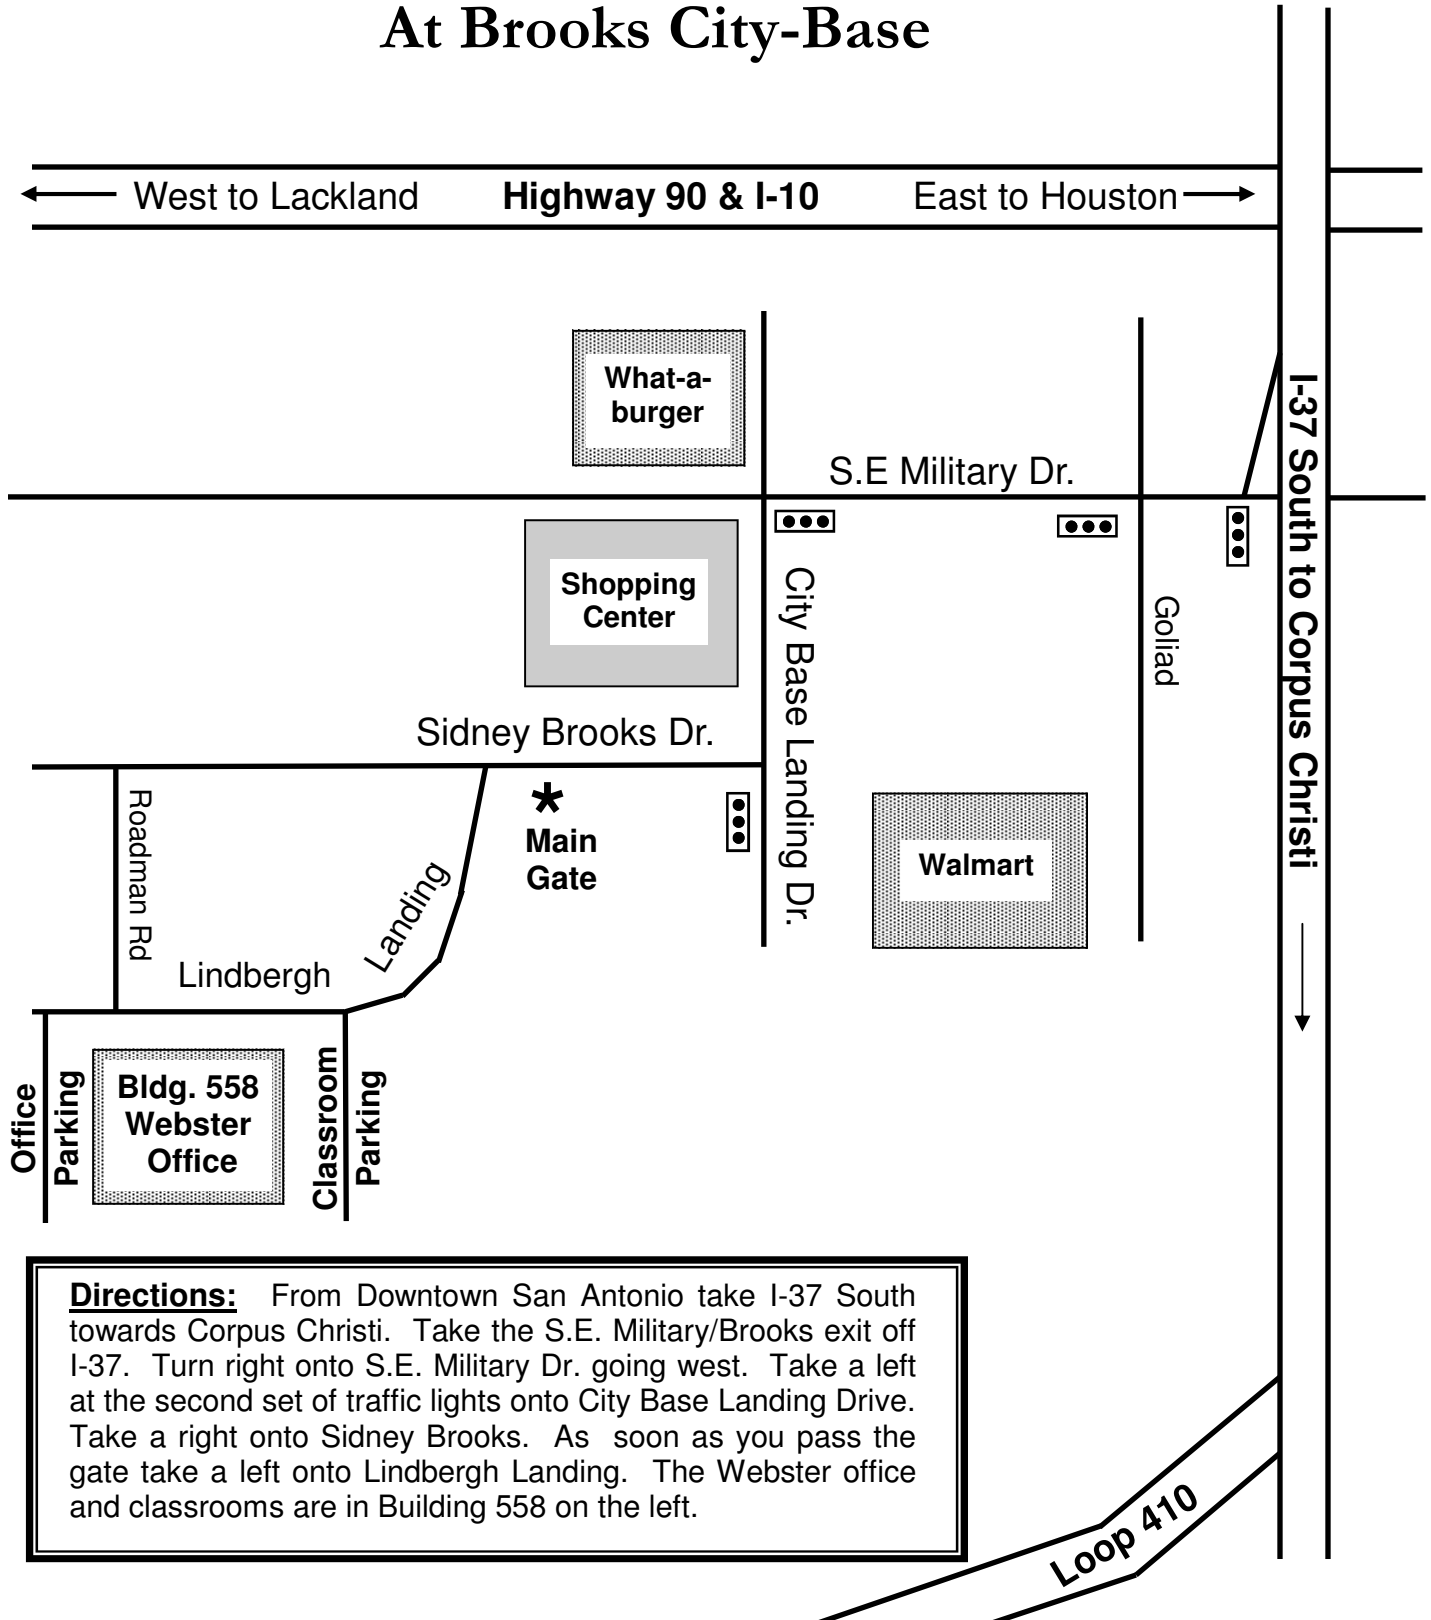

Webster University At Brooks City-Base

Directions: From Downtown San Antonio take I-37 South towards Corpus Christi. Take the S.E. Military/Brooks exit off I-37. Turn right onto S.E. Military Dr. going west. Take a left at the second set of traffic lights onto City Base Landing Drive. Take a right onto Sidney Brooks. As soon as you pass the gate take a left onto Lindbergh Landing. The Webster office and classrooms are in Building 558 on the left.